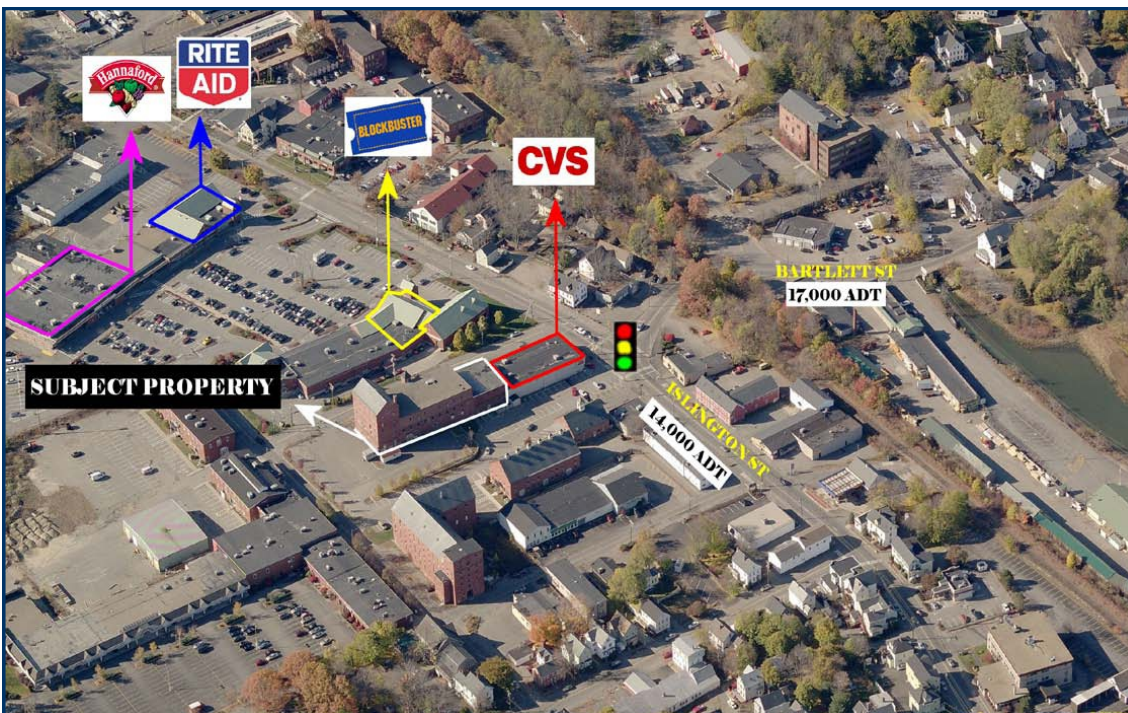

642 Islington St. Portsmouth, NH

Come Join CVS, Hannaford, and Rite-Aide in the Downtown Retail Corridor!

Portsmouth New Hampshire is the neighboring community to Portland, Maine and Boston, Massachusetts. This very competitive and highly visible site promises easy access and heavy traffic.

<u>Site - 462 Islington St.</u>	Mile - 1	Mile - 2	Mile - 3
Population	9,654	18,876	28,167
Median-income	\$64,126	\$62,699	\$62,452

For More Information:
John Gendron, CCIM
 (207) 939-8500
johnrgendron@gmail.com
www.gendroncommercial.com