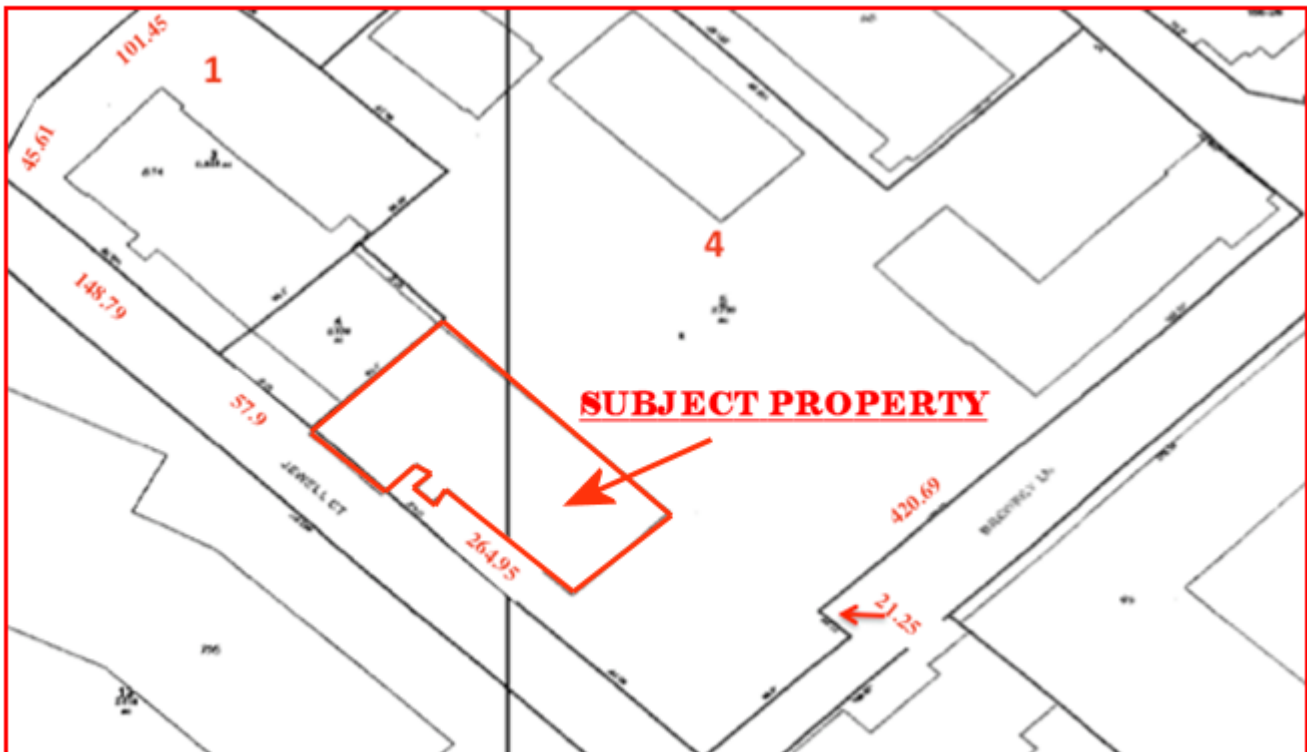

Tax Map

For More Information:
John Gendron, CCIM
(207) 939-8500
johnrgendron@gmail.com
www.gendroncommercial.com