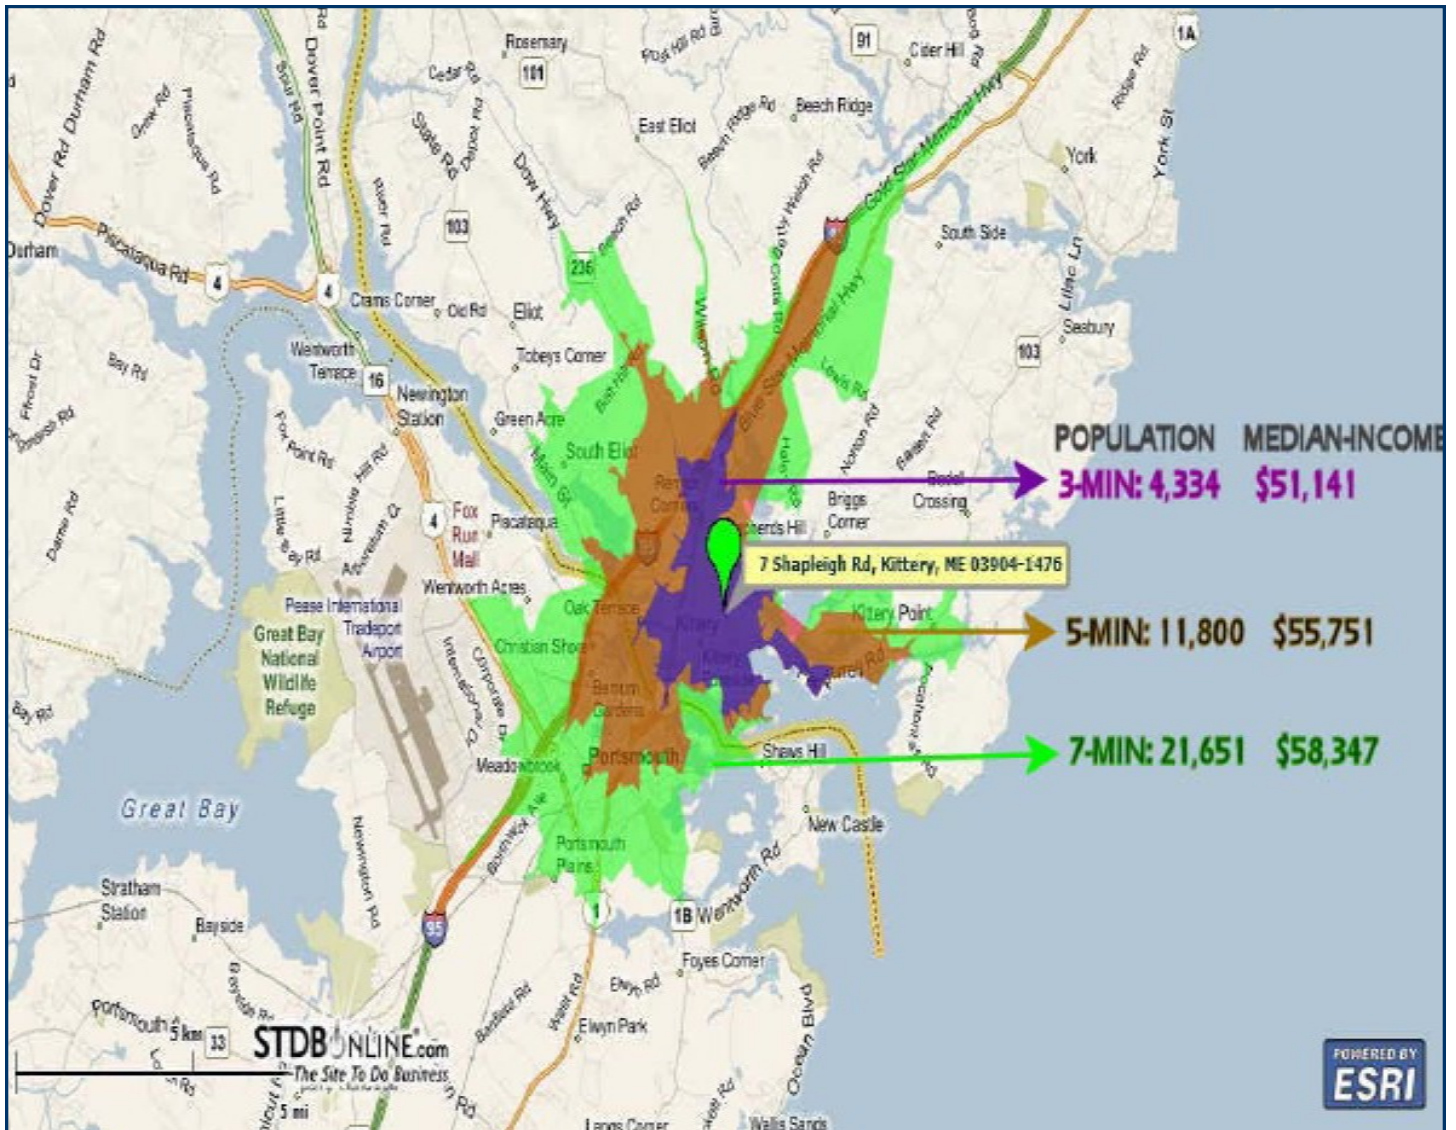

For More Information:
Joe Gendron
(207) 939-9220
josephgendron@aol.com
www.gendroncommercial.com