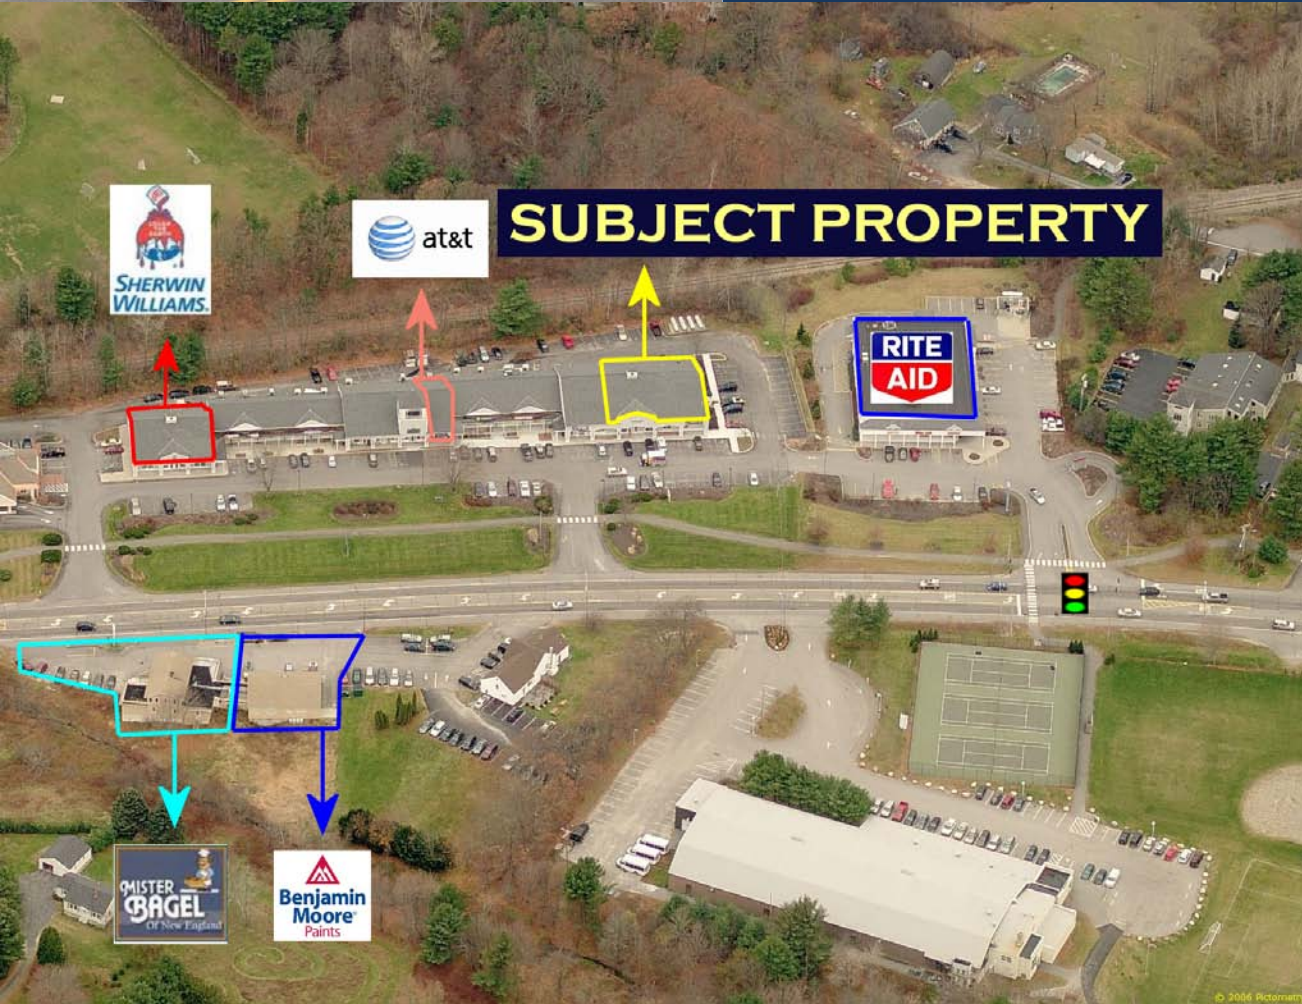

438 US ROUTE 1 YARMOUTH, MAINE

JOIN THE YARMOUTH MARKETPLACE!

FOR LEASE
4,000 SF AT
\$18/SF NNN

GENDRON
COMMERCIAL

John R. Gendron (207) 939-8500

johngendron@aol.com

YARMOUTH, ME - RETAIL MAP